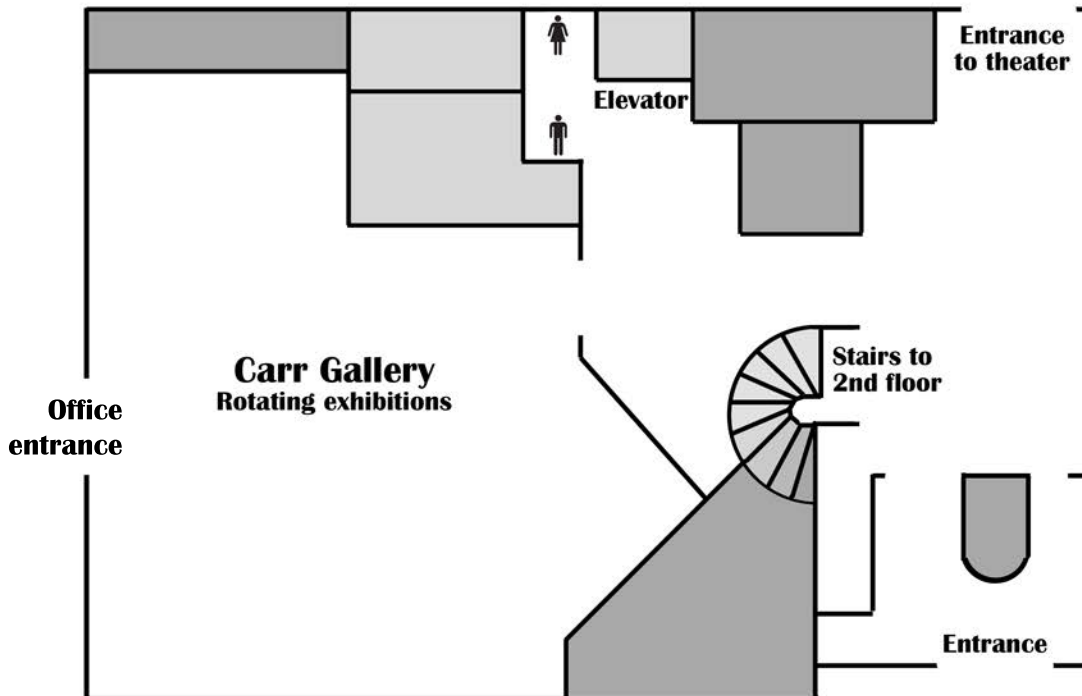

Second Floor

Visual Arts at the Willard Arts Center

Galleries: 450 A Street
Studios: 496 A Street
idahofallsarts.org

Map & Guide

First Floor

The **Carr Gallery** displays contemporary artwork by emerging and established artists from across the United States.

The **Hall Community Gallery** features regional artists and artwork.

Resident artists show their work in the **WAC Artist Studios**.

Gallery hours are 11am-4pm, Monday through Friday, and 10am-4 pm Saturday.

Many resident artists open their studios during First Thursday Gallery Walks (May-Oct, 5-8pm) and before main stage season shows at the Colonial Theater. The communal area of the studios is open during regular gallery hours.