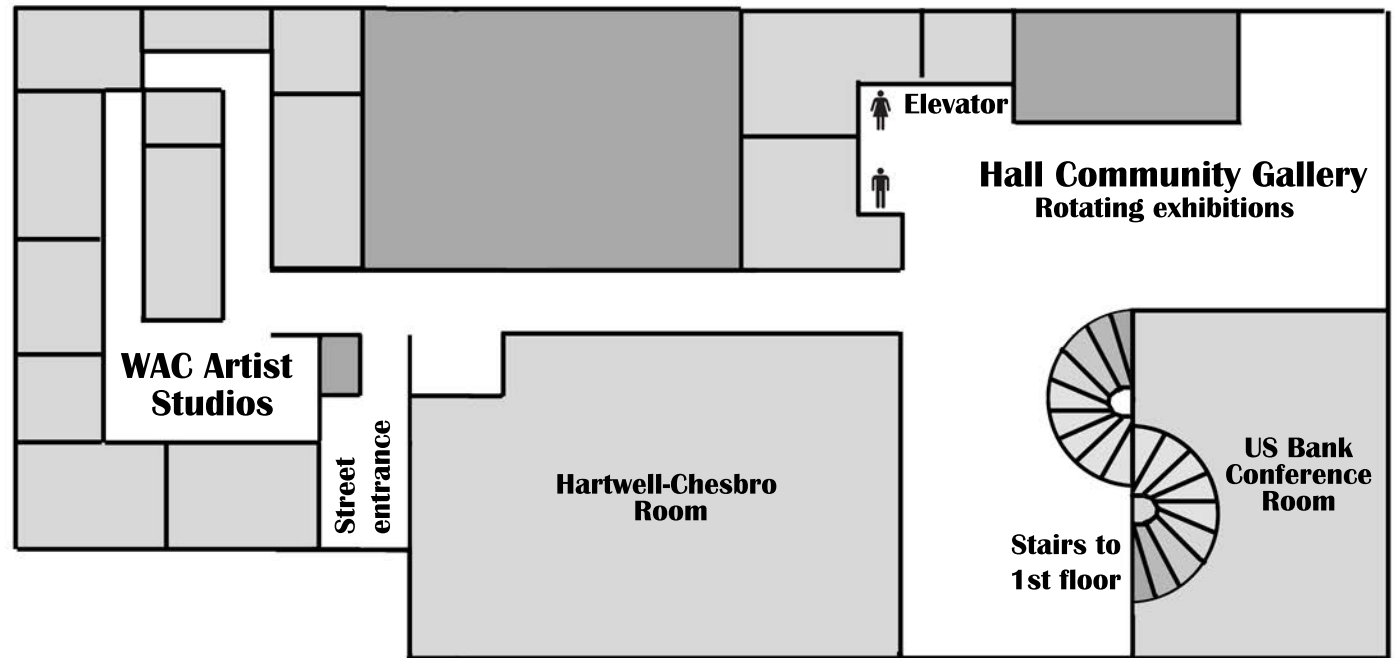

Second Floor

Visual Arts at the Willard Arts Center

Galleries: 450 A Street
Studios: 496 A Street
idahofallsarts.org

Map & Guide

First Floor

The **Carr Gallery** displays contemporary artwork by emerging and established artists from across the United States.

The **Hall Community Gallery** features regional artists and artwork.

Resident artists show their work in the **WAC Artist Studios**.

Gallery hours are 11am-4pm, Monday through Friday, and 10am-4 pm Saturday.

Many resident artists open their studios during First Thursday Gallery Walks (May-Oct, 5-8pm) and before main stage season shows at the Colonial Theater. The communal area of the studios is open during regular gallery hours.