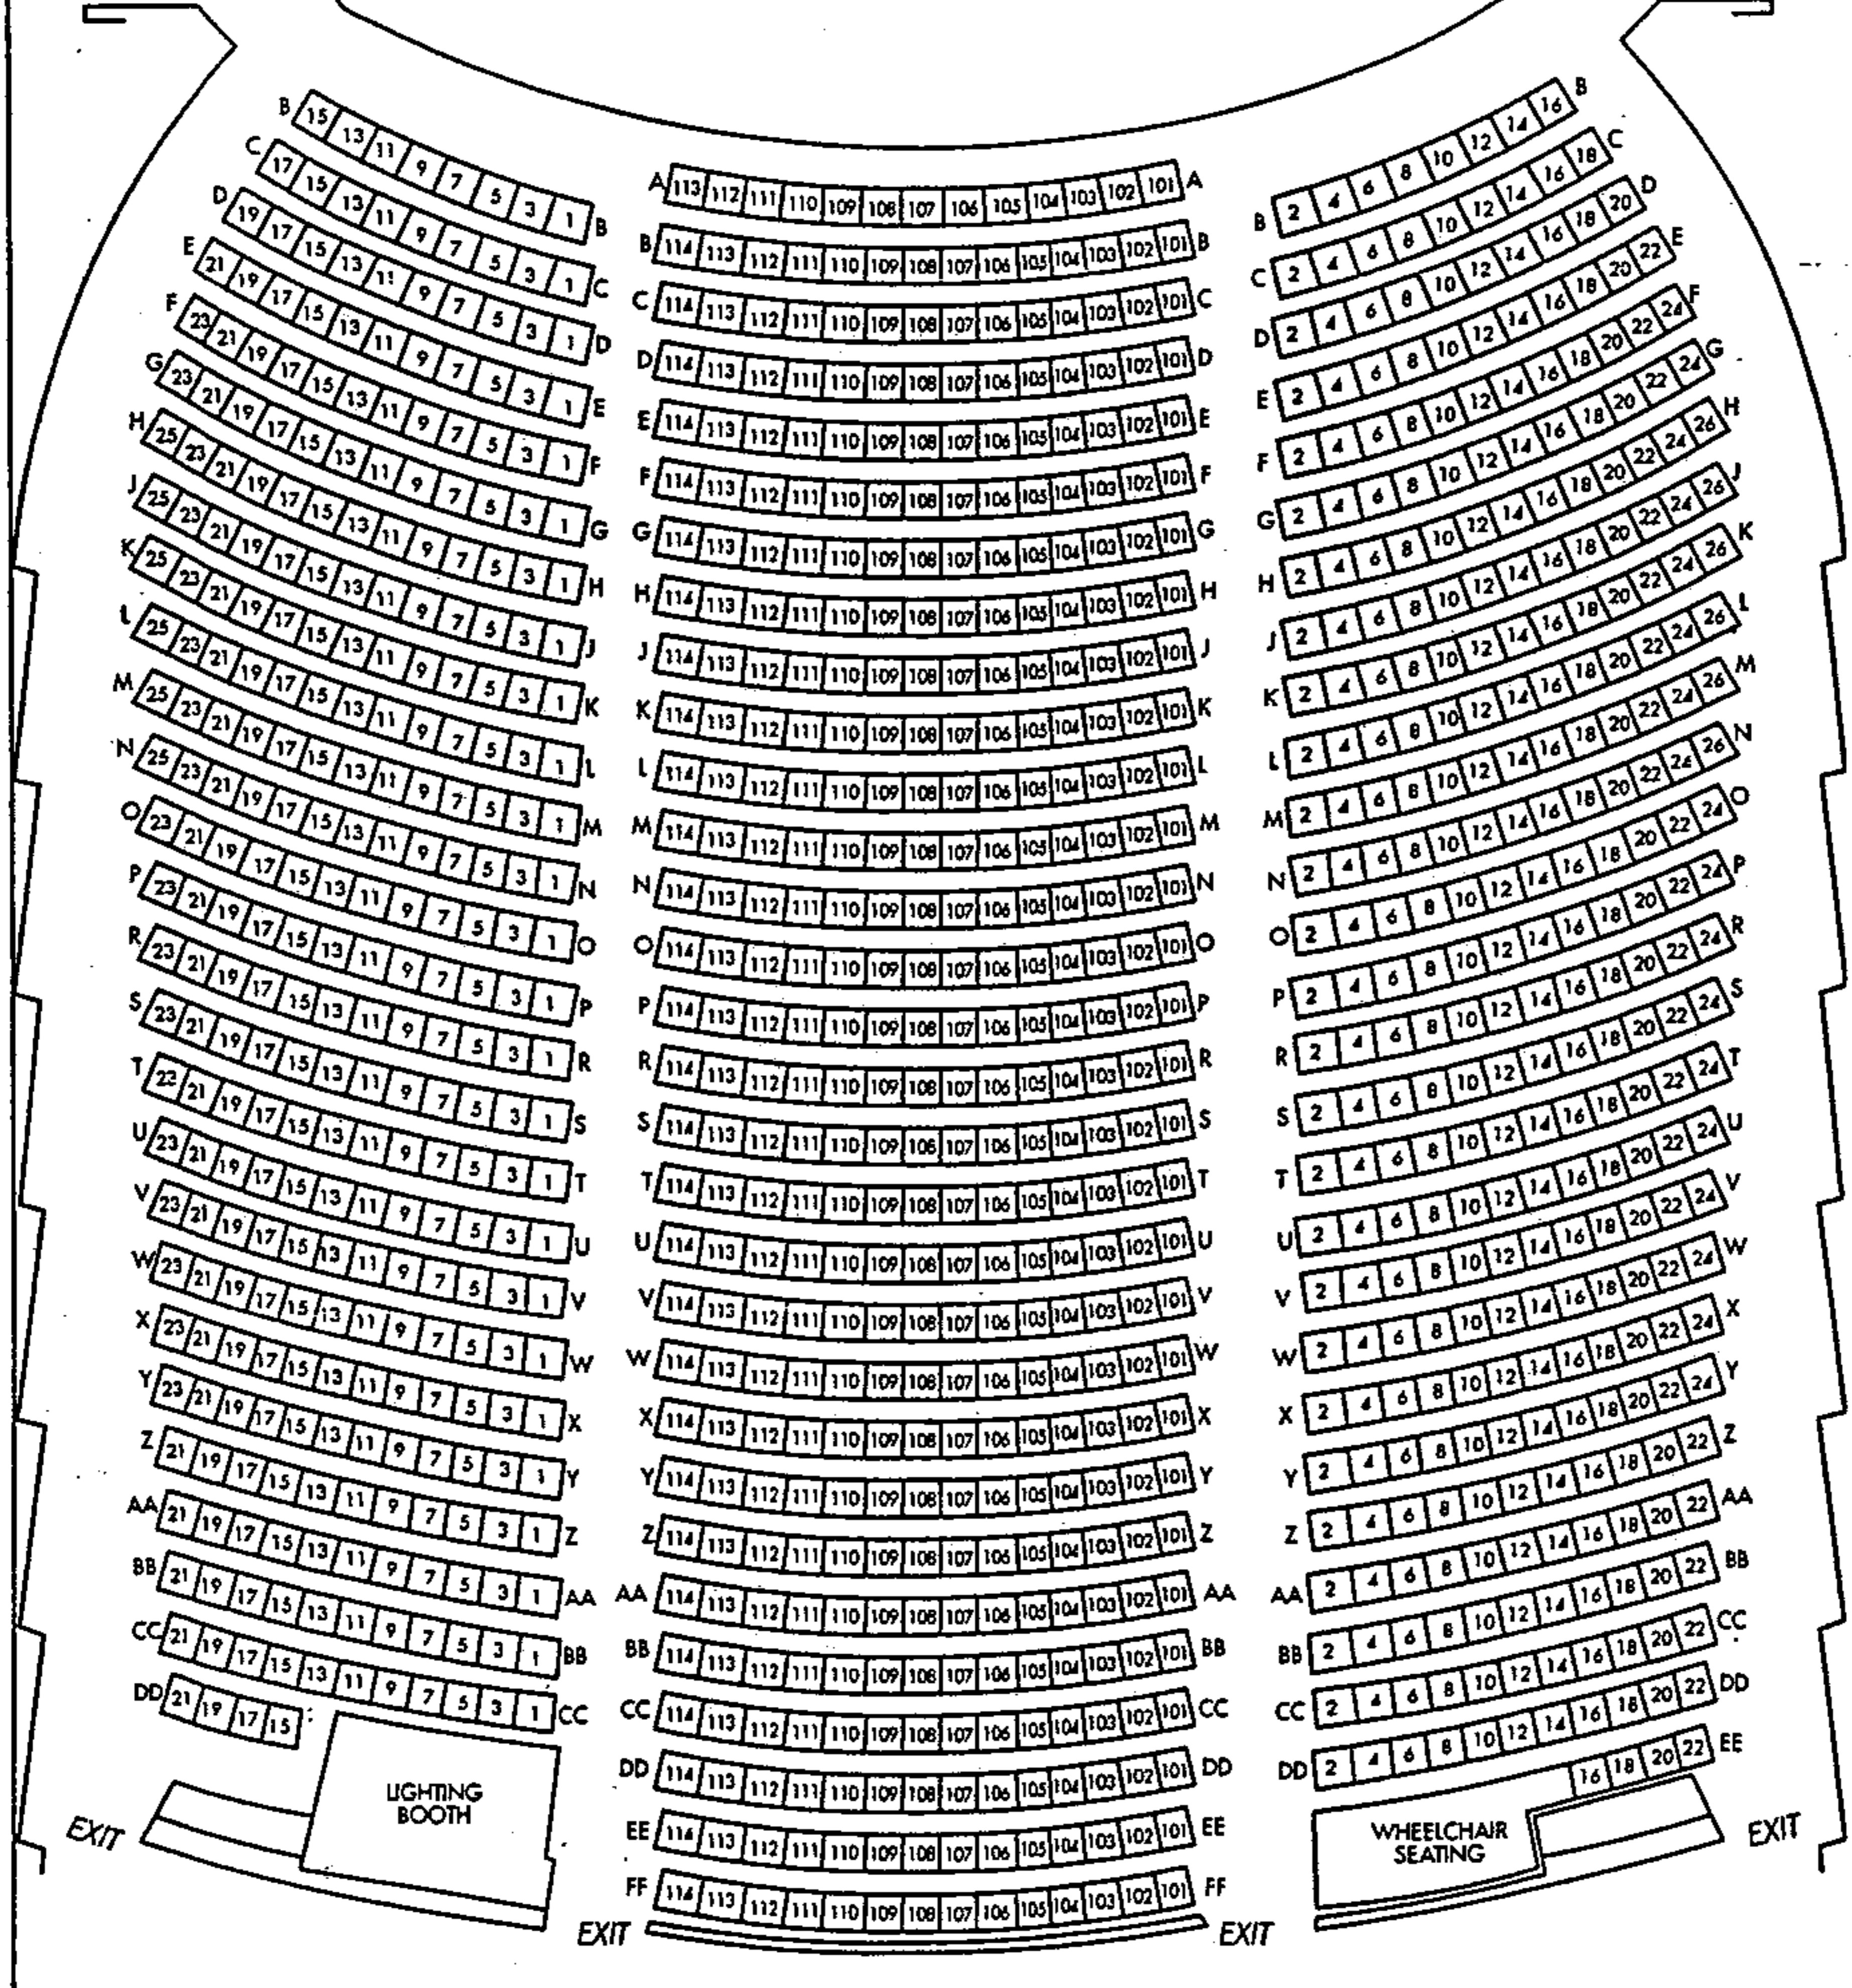

STAGE

ORCHESTRA PIT

EXIT

EXIT

Main Floor
1046 Seats

CIVIC AUDITORIUM

IDAHO FALLS, IDAHO
(SEATING PLAN)

BALCONY
845 SEATS